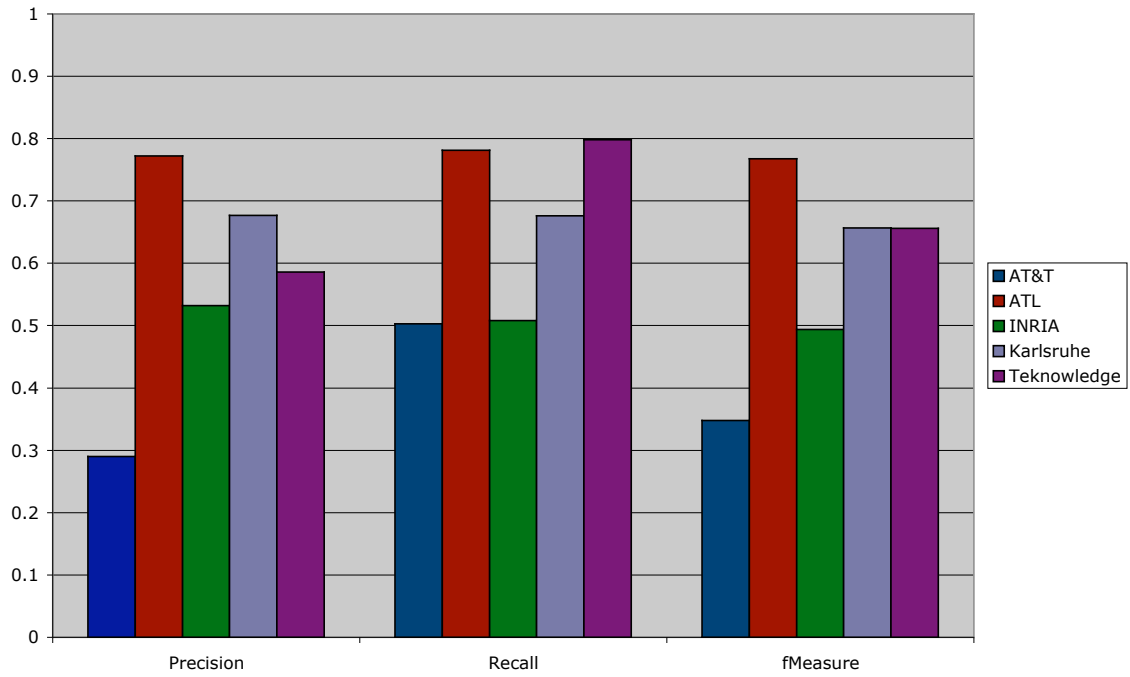

Average Precision, Recall, fMeasure