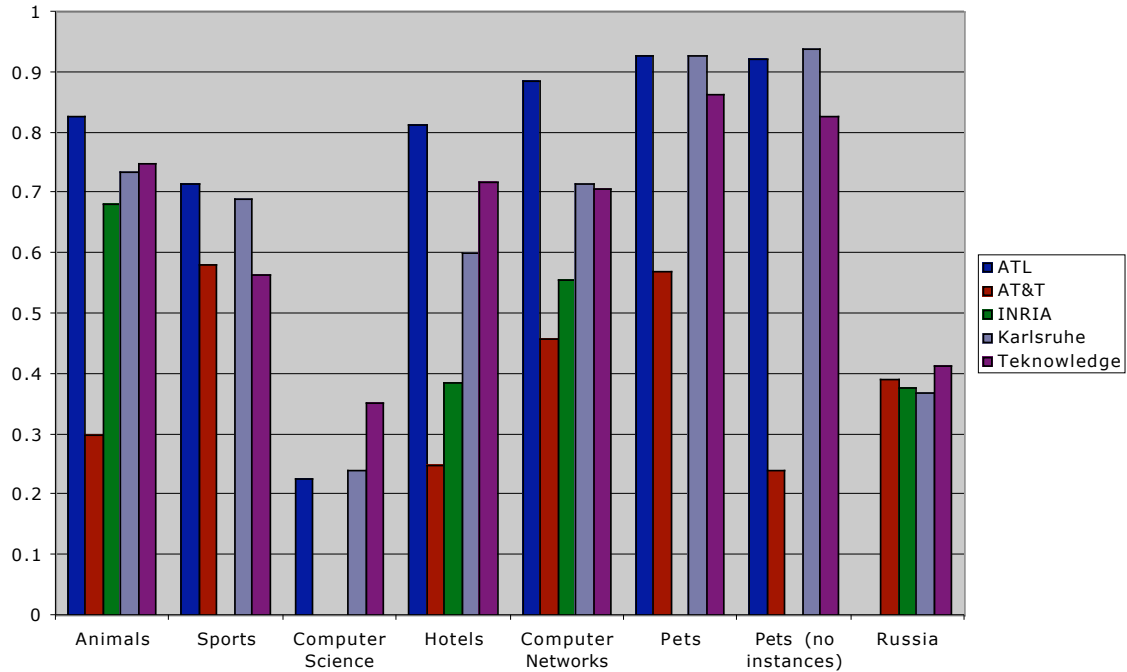

Ontology Pair vs. fMeasure