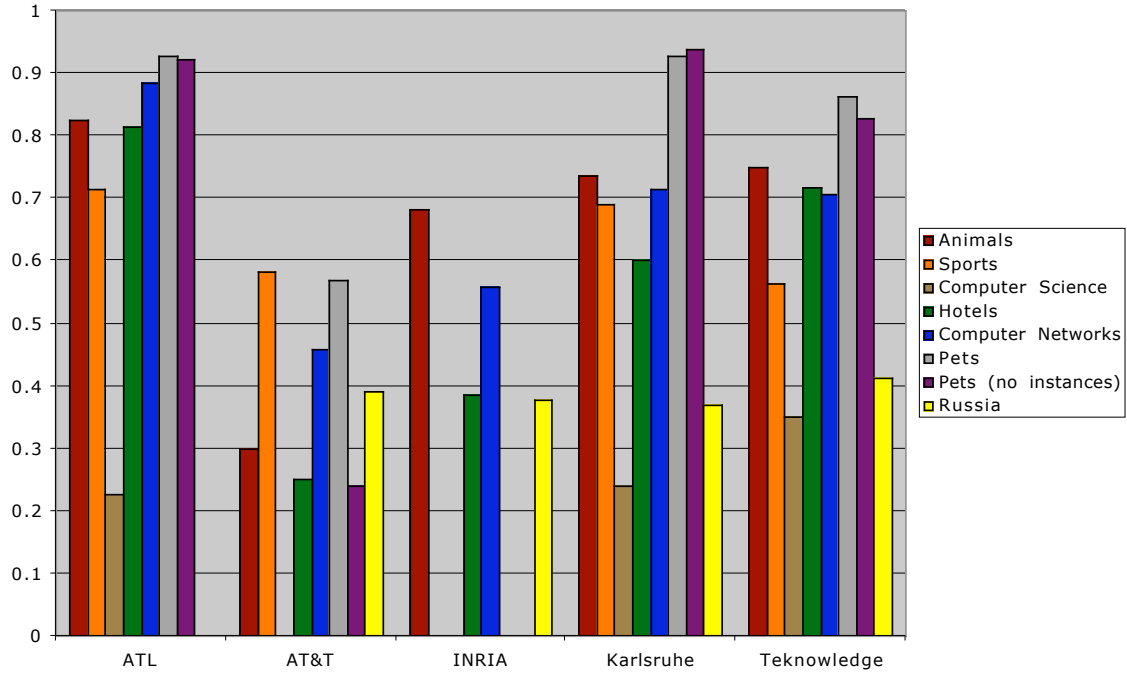

# Results for I3CON Ontology Alignment Experiment

<http://www.atl.external.lmco.com/projects/ontology/i3con.html>

## Organization vs. fMeasure